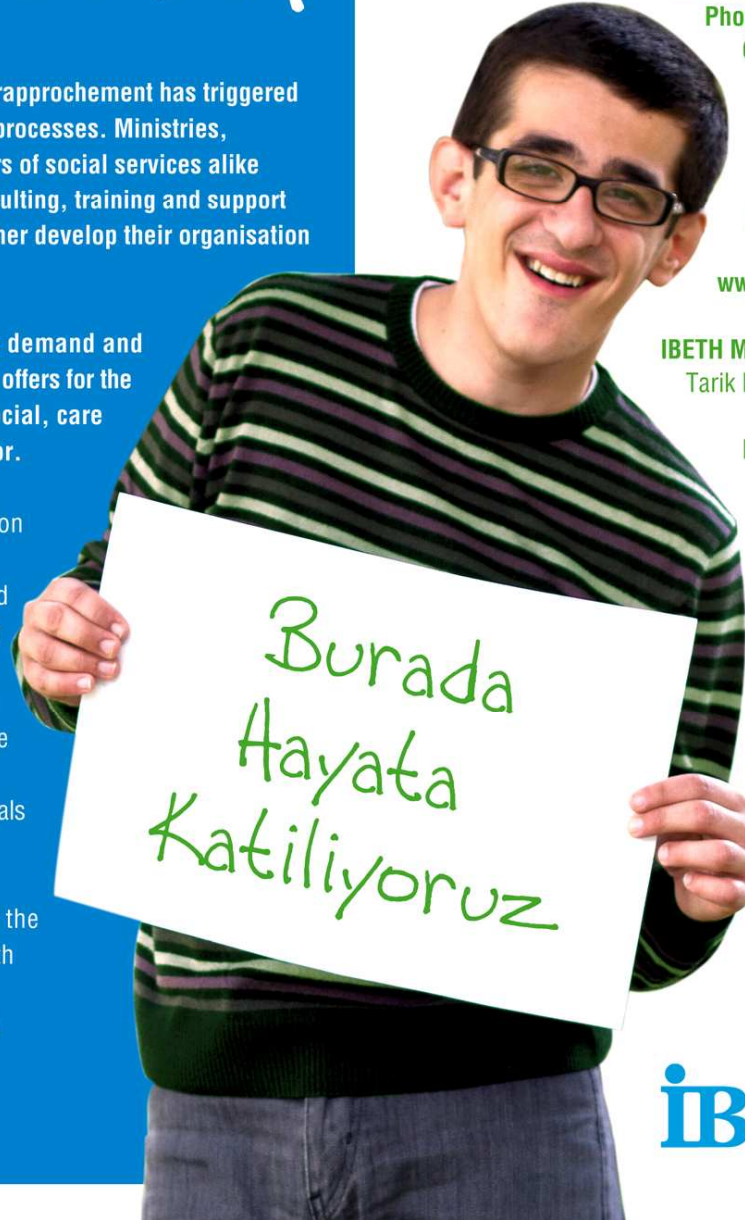

IBETA

Turkey's process of EU rapprochement has triggered comprehensive reform processes. Ministries, authorities and providers of social services alike have an interest in consulting, training and support services in order to further develop their organisation and their offers.

IBETH responds to this demand and develops corresponding offers for the Turkish educational, social, care and rehabilitation sector.

- Education / qualification
- Management tasks
- Knowledge transfer and international networking
- Planning, organisation and implementation of international exchange projects
- Exchange of professionals
- Project management
- Consulting
- Touristic activities for the elderly and people with disabilities
- Educational tours and day trips

Contact

Phone / mobilnumber

06171 9126 - 0

0090 530 2288 941 (Turkish)

0090 530 2288 940 (German)

Email

IB-ETH@internationaler-bund.de

www.internationaler-bund.de

IBETH Management

Tarik Bitlis, Michael Thiele

Legal form

Limited corporation
(Subsidiary of the IB
Beteiligungs- und
Verwaltungs-GmbH)

Imprint

IB-Behindertenhilfe
Publisher: Michael Thiele
Regional Manager
Bommersheimer Straße 60
61440 Oberursel/Ts.
Germany
www.internationaler-bund.de

Internationaler Bund
IBETH Eğitim ve Toplumsal Hizmetler
Limited Şirketi